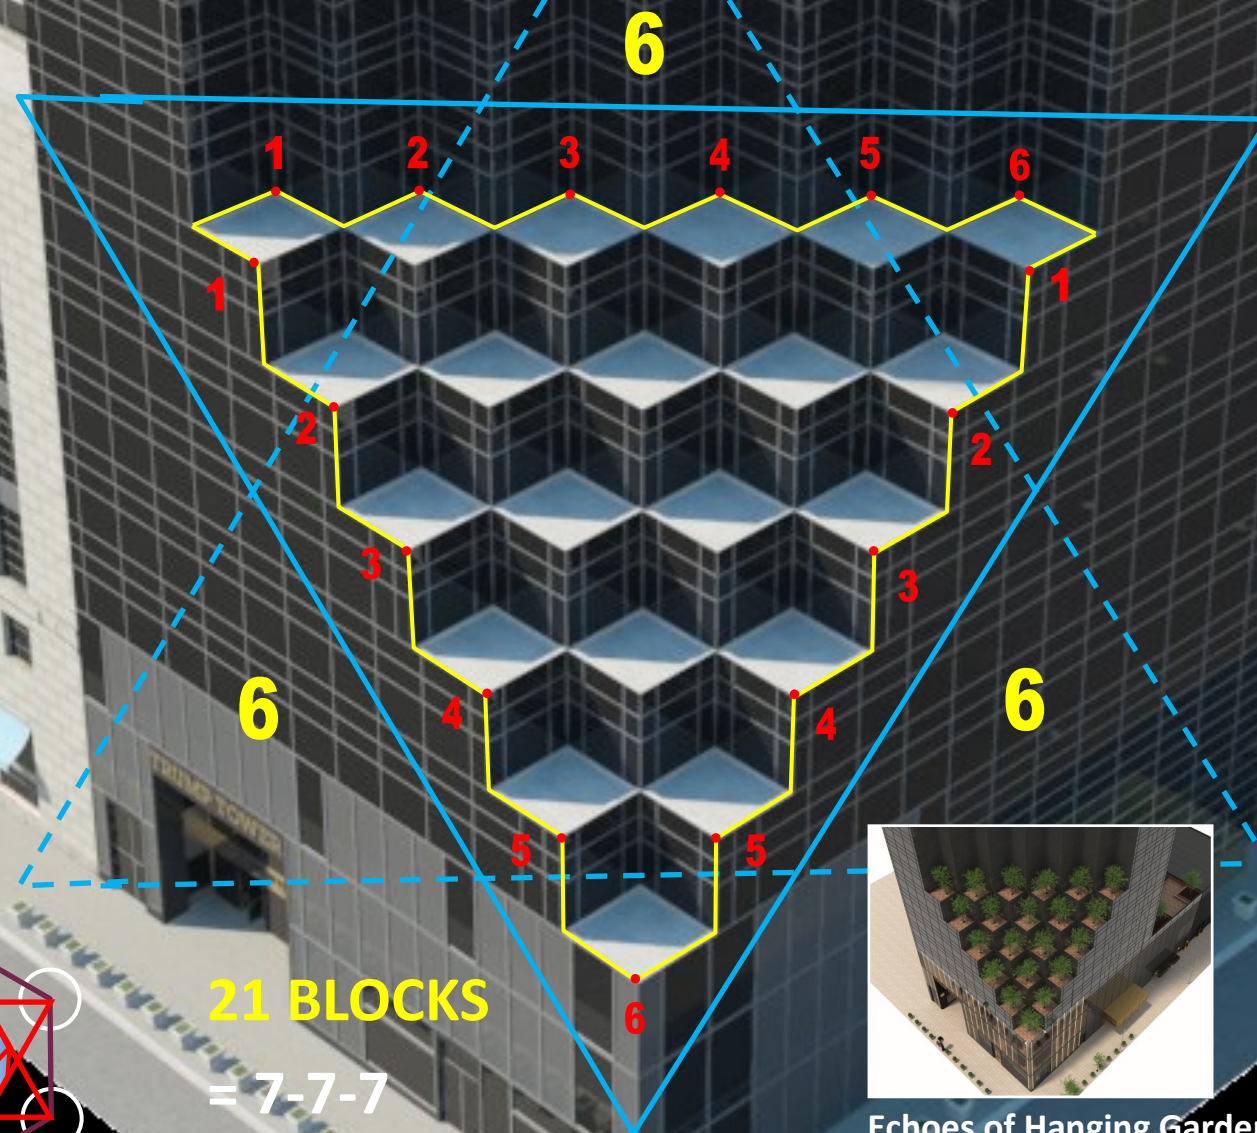

TRUMP TOWER TEMPLE

666 SIGNATURES OF HEXAGRAM MOTIF HIDDEN IN PLAIN SIGHT

Trump Tower is a 58-Story Mixed-Use Skyscraper located at 725 Fifth Avenue, at the Corner of East 56th Street in Midtown Manhattan.

'Black Stone'
or 'Black Rock'

Kabba as in Kabbalistic

6 POINTS

6 TRIANGLES

6 SIDES

Hexagram Motif
'Star-Gate'

5th Avenue Address
to World Trade Center

= 6.66 KM

Where Towers Fell on

= 911

To Son-in-Law's former Building

666 5th Avenue

= .33 KM

To Rockefeller 'Lord of Ring'

= 666 Yards

Echoes of Hanging Gardens
of Babylon

Ground Length: 0.33

Heading: 45.80 degrees

Mouse Navigation

Save Clear

LUIS B. VEGA, WWW.POSTSCRIPTS.ORG

Google Earth

Trump Tower is a 58-Story Skyscraper at 725 5th Avenue and East 56th Street in Manhattan. To Rockefeller Plaza is 666 Yards.